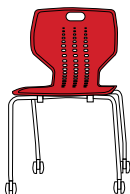

EMOJI™ Chair

STEP 1 PLASTIC SHELL

BLACK (B)	COOL GRAY (O)	WISDOM (Z)
GRAPHITE (M)	GREEN BEAN (Q)	COFFEE (D)
BLUESCAPE (U)	PURPLE (P)	GRAPLE (R)
TANG (S)	LELLO (Y)	GRASS GREEN (I)
FIRE TRUCK RED (A)	VANILLA BLUE (E)	MOD NAVY (C)
ORANGESICLE (X)		

STEP 2 FRAME

BLACK* (B)	TITANIUM (T)	WISDOM (Z)	COOL GRAY (O)	FLANNEL (F)
------------	--------------	------------	---------------	-------------

EMOJI™ CHAIR ON CASTERS