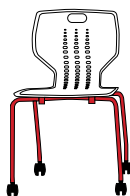

EMOJI™ Chair

STEP 1 PLASTIC SHELL

BLACK (B)	COOL GRAY (O)	WISDOM (Z)
GRAPHITE (M)	GREEN BEAN (Q)	COFFEE (D)
BLUESCAPE (U)	PURPLE (P)	GRAPLE (R)
TANG (S)	LELLO (Y)	GRASS GREEN (I)
FIRE TRUCK RED (A)	VANILLA BLUE (E)	MOD NAVY (C)
ORANGESICLE (X)		

STEP 2 FRAME

BLACK* (B)	TITANIUM (T)	WISDOM (Z)	COOL GRAY (O)	FLANNEL (F)
------------	--------------	------------	---------------	-------------

EMOJI™ CHAIR ON CASTERS