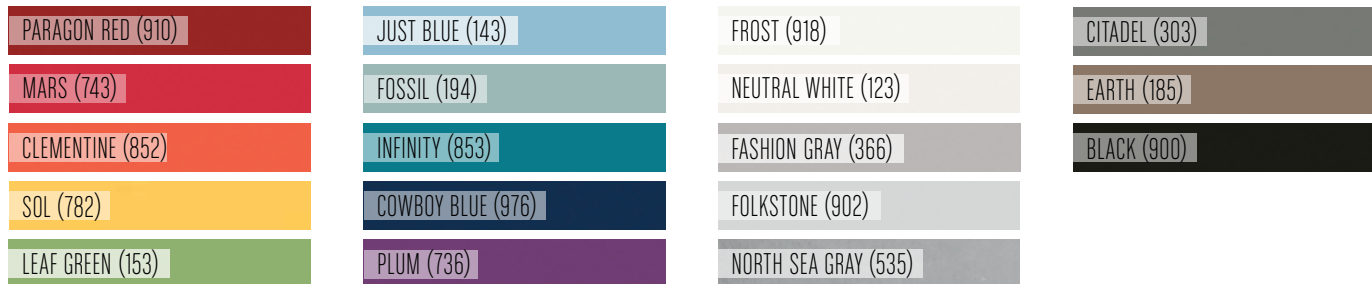

CIRCULATION FURNITURE

INFORMATION COMMONS™ Circulation Desk

STEP 1 WORK SURFACE

SEE HPL COLORS ON PG 3

STEP 2 EDGE

BLACK (B)

STEP 3 FRAME

TITANIUM (T)

STEP 4 PLASTIC ACCENTS

BLACK (B)	COOL GRAY (O)	WISDOM (Z)	BLUESCAPE (U)	FIRE TRUCK RED (R)
GRAPHITE (M)	COFFEE (D)	PURPLE (P)	GREEN BEAN (Q)	ORANGESICLE (X)
GRAPLE (R)	VANILLA BLUE (E)	MOD NAVY (C)	TANG (S)	GRASS GREEN (I)
LELLO (Y)				

INFORMATION COMMONS™ CIRCULATION DESK

Standard High Pressure Laminate (HPL) Colors

Solid Laminate

Enhance quietness and concentration using neutrals in warm and cool palettes or promote activity using colors that are bright. Coordinate or match work surface colors with edges, accents and frames to create an unique custom look.

Wood Grain Laminate

Achieve a classic or modern real wood look at the price and durability of laminate. Available with horizontal graining in light, dark and neutral shades.

Pattern Laminate

Subtle, abstract, bold and classic pattern laminates add the perfect finishing touch to any work surface.