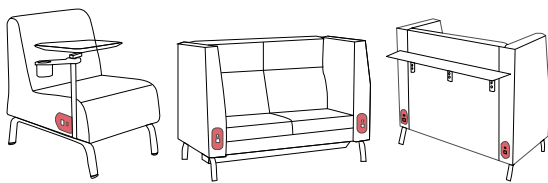

*Black paint is a textured paint.

BLACK* (B)	TITANIUM (T)	WISDOM (Z)
FLANNEL (F)	COOL GRAY (O)	

SEATING

STEP 2 WORK SURFACE, SHELF AND TABLET

- | | |
|-----------------|------------------------|
| BLACK (900) | STUDIO TEAK (103) |
| XANADU (110) | RIVER CHERRY (566) |
| FROST (918) | KENSINGTON MAPLE (963) |
| FOLKSTONE (902) | |