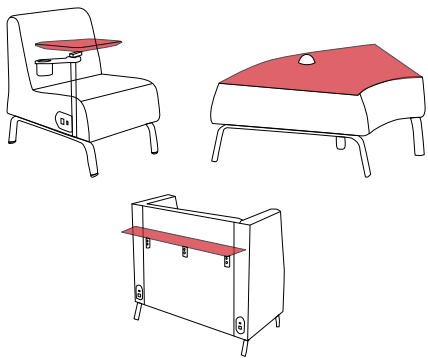

SEATING

MOTIV® Freestanding and Modular Seating

MOTIV® MODULAR SOFT SEATING

MOTIV® HIGH BACK SOFA

MOTIV® DOUBLE BENCH

MOTIV® STOOL

MOTIV® CHAIR ARMLESS ON CASTERS

STEP 1 FRAME, CORD BINS AND HANDLES

*Black paint is a textured paint.

BLACK* (B)	TITANIUM (T)	WISDOM (Z)
FLANNEL (F)	COOL GRAY (O)	

SEATING

STEP 2 WORK SURFACE, SHELF AND TABLET

- | | |
|-----------------|------------------------|
| BLACK (900) | STUDIO TEAK (103) |
| XANADU (110) | RIVER CHERRY (566) |
| FROST (918) | KENSINGTON MAPLE (963) |
| FOLKSTONE (902) | |