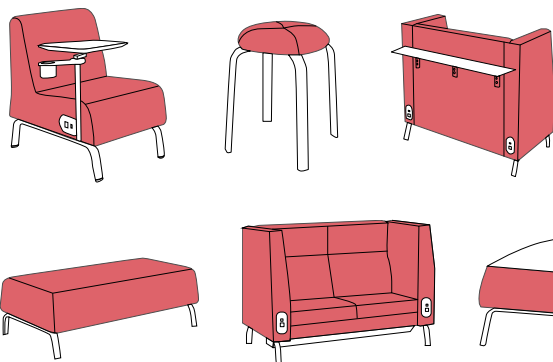

SEATING

MOTIV® Freestanding and Modular Seating

MOTIV® MODULAR SOFT SEATING

MOTIV® HIGH BACK SOFA

MOTIV® DOUBLE BENCH

MOTIV® STOOL

MOTIV® CHAIR ARMLESS ON CASTERS

STEP 1 FRAME, CORD BINS AND HANDLES

*Black paint is a textured paint.

BLACK* (B)	TITANIUM (T)	WISDOM (Z)
FLANNEL (F)	COOL GRAY (O)	

SEATING

STEP 2 WORK SURFACE, SHELF AND TABLET

- | | |
|-----------------|------------------------|
| BLACK (900) | STUDIO TEAK (103) |
| XANADU (110) | RIVER CHERRY (566) |
| FROST (918) | KENSINGTON MAPLE (963) |
| FOLKSTONE (902) | |

STEP 3 POWER PLATE

- | |
|-------------|
| FLANNEL (F) |
|-------------|

STEP 4 UPHOLSTERY

Paragon Furniture has partnered with Momentum Fabrics to offer a Grade-In Program. Color options can be viewed at www.themomgroup.com using their convenient 5Clicks system.