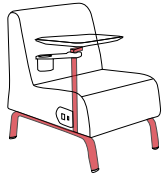

SEATING

MOTIV® Freestanding and Modular Seating

MOTIV® MODULAR SOFT SEATING

MOTIV® HIGH BACK SOFA

MOTIV® DOUBLE BENCH

MOTIV® STOOL

MOTIV® CHAIR ARMLESS ON CASTERS

STEP 1 FRAME, CORD BINS AND HANDLES

*Black paint is a textured paint.

BLACK* (B)	TITANIUM (T)	WISDOM (Z)
FLANNEL (F)	COOL GRAY (O)	

SEATING

STEP 2 WORK SURFACE, SHELF AND TABLET

- | | |
|-----------------|------------------------|
| BLACK (900) | STUDIO TEAK (103) |
| XANADU (110) | RIVER CHERRY (566) |
| FROST (918) | KENSINGTON MAPLE (963) |
| FOLKSTONE (902) | |