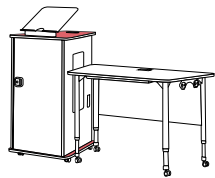

A&D® Crossfit Teacher Podium

STEP 1 WORK SURFACE

SEE HPL COLORS ON PG 3

A&D® CROSSFIT TEACHER PODIUM AND DESK

STEP 2 PODIUM SIDES

BLACK (900)

STUDIO TEAK (103)

KENSINGTON MAPLE (963)