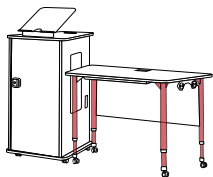

FLANNEL (F)

TITANIUM (T)

A&D® Crossfit Teacher Desk

A&D® CROSSFIT TEACHER PODIUM AND DESK

STEP 1 WORK SURFACE

SEE HPL COLORS ON PG 3

STEP 2 EDGE

BLACK (B)	COOL GRAY (O)	WISDOM (Z)	BLUESCAPE (U)	FIRE TRUCK RED (A)
GRAPHITE (M)	COFFEE (D)	PURPLE (P)	GREEN BEAN (Q)	ORANGESICLE (X)
GRAPLE (R)	VANILLA BLUE (E)	MOD NAVY (C)	TANG (S)	GRASS GREEN (I)
LELLO (Y)				