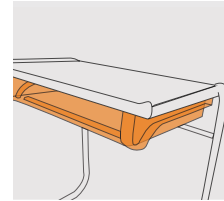

STORAGE OPTIONS

A&D® CA BOOKBOX

AND-CA-BOOKBOX A&D® Cantilever Book Box