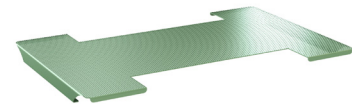

A&D® CANTILEVER STUDENT DESK

Patent : 9,226,579

The A&D® Cantilever Student Desk is ideal for individual learning as well as collaborative learning. Group four together to design a learning cluster using two A&D® Idea Bridges, then pull them apart for focused learning. The Tablet/Book Kickstand is built to protect today's mobile devices. Add an A&D® Cantilever Bookbox to bring added functionality to the desk.

STORAGE OPTIONS

A&D® CA BOOKBOX

AND-CA-BOOKBOX A&D® Cantilever Book Box

IDEA BRIDGE CONFIGURATIONS

CUTOUT TO NO CUTOUT

CUTOUT TO CUTOUT

NO CUTOUT TO CUTOUT

THE DIFFERENCE