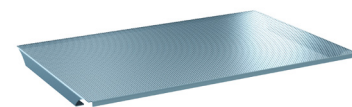

A&D® CANTILEVER STUDENT DESK

Patent : 9,226,579

The A&D® Cantilever Student Desk is ideal for individual learning as well as collaborative learning. Group four together to design a learning cluster using two A&D® Idea Bridges, then pull them apart for focused learning. The Tablet/Book Kickstand is built to protect today's mobile devices. Add an A&D® Cantilever Bookbox to bring added functionality to the desk.

STORAGE OPTIONS

A&D® CA BOOKBOX

AND-CA-BOOKBOX A&D® Cantilever Book Box

IDEA BRIDGE CONFIGURATIONS

CUTOUT TO NO CUTOUT

CUTOUT TO CUTOUT

NO CUTOUT TO CUTOUT

THE DIFFERENCE