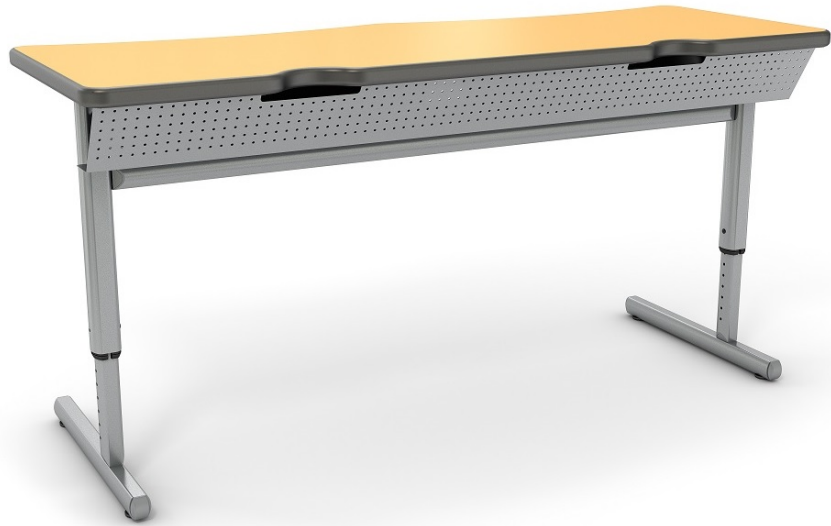

COMPUTE-IT - COMPUTER TRAINING TABLES

COMPUTE-IT COMPUTER TRAINING TABLES

Compute-IT Computer Training Tables are designed & manufactured specifically for education environments. They are flexible, functional, durable & look great, too!

SPECIFICATIONS

- High-Density, High-Pressure Laminate Surface w/ Edge Banding
- Para-Tube Flattened Oval Steel Frame w/ Poly Accents
- Height Adjustable w/ Fail-Safe 8-Contact Point Bezel & Set Screws
- Standard w/ Nylon Base Leveling Glides

HEIGHT ADJUSTMENT

- 23.5" – 34.5"

COLOR OPTIONS

- Frame Available in 5 Powder-Coat Options
- All Standard Laminate Options
- All Standard Accent Options
- See Paragon Color Guide for Details

SHAPES

- Rectangle
- Scalloped