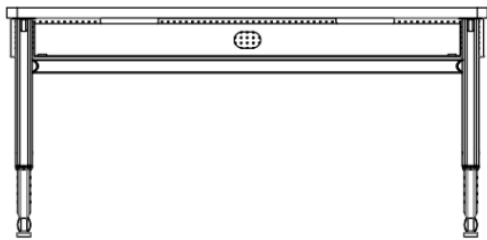

COMPUTE-IT - COMPUTER TRAINING TABLES