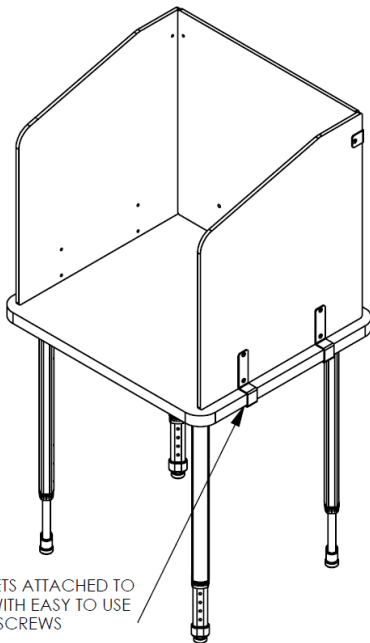

BRACKETS ATTACHED TO TABLE WITH EASY TO USE THUMB SCREWS

MODEL NUMBERS

**CLNDIVCR-2724-A13
CLNDIVC3S-242724-A13**

SIZES

**24" H x 24" W (Back Panel)
24" H x 22" W (Side Panels)**

UNIQUE CHARACTERISTICS

The Paragon CLEAN™ Clamp-On 1 Panel or 3 Sided Divider Set offers an easy-on/easy-off writable vertical panel for hands-on learning, brainstorming and presentation. Semi-permanent dividers easily affix to three sides of standard size desk work surface (*custom sizes may be available upon request). (2) steel brackets per divider insert through predrilled holes in acrylic and hand tighten tension bolt fastens to underside of work surface. Standard colorless Acrylite® provides remarkably clear visibility between students and instructors while creating an impermanent physical barrier to help impede the transmission of germs. Clean™ dividers also encourage users to comply with safe, social distancing measures. Double-sided colorless acrylic dry erase finish provides a large writing surface for handwritten expression and naturally redistributes sound frequencies offering potentially quiet spaces for independent or small group activities.