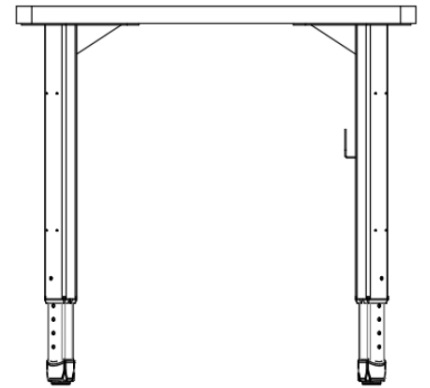

TEACH-IT TEACHER DESK

TEACH-IT TEACHER DESK

Teach-IT Teacher Desks are designed & manufactured specifically for education environments. They are flexible, functional, durable & look great, too!

SPECIFICATIONS

- High-Density, High-Pressure Laminate Surface w/ Edge Banding
- Para-Tube Flattened Oval Steel Frame w/ Poly Accents
- Height Adjustable w/ Fail-Safe 8-Contact Point Bezel & Set Screws
- Standard w/ Nylon Base Leveling Glides

HEIGHT ADJUSTMENT

- 24.5" – 34.5"

COLOR OPTIONS

- Frame Available in 5 Powder-Coat Options
- All Standard Laminate Options
- All Standard Accent Options
- See Paragon Color Guide for Details

PRODUCT SKU	DESCRIPTION	WIDTH	DEPTH	HEIGHT	WEIGHT
TEACH-IT-3048REC	Rectangular Teacher Desk with Front Modesty Panel	48"	30"	24.5-35.5"	130 lbs
TEACH-IT-3048T	Tombstone Teacher Desk with Front Modesty Panel	48"	30"	24.5-35.5"	130 lbs
TEACH-IT-3060REC	Rectangular Teacher Desk with Front Modesty Panel	60"	30"	24.5-35.5"	145 lbs
TEACH-IT-3060T	Tombstone Teacher Desk with Front Modesty Panel	60"	30"	24.5-35.5"	145 lbs
TEACH-IT-3072REC	Rectangular Teacher Desk with Front Modesty Panel	72"	30"	24.5-35.5"	160 lbs
TEACH-IT-3072T	Tombstone Teacher Desk with Front Modesty Panel	72"	30"	24.5-35.5"	160 lbs
IT-MOD	Side Modesty Panel for Teach-IT	20.5"	–	18	10 lbs