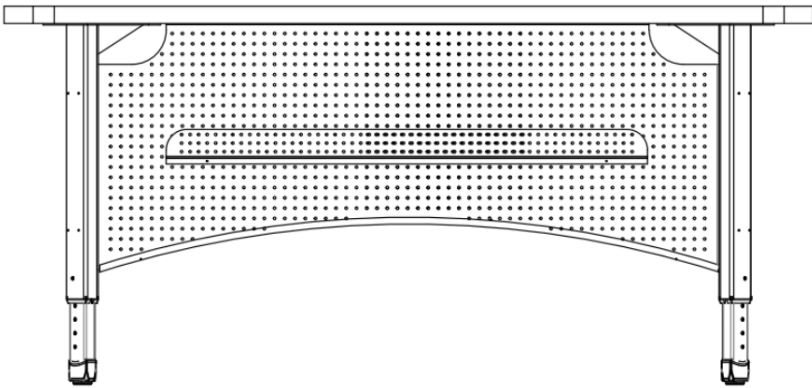

TEACH-IT TEACHER DESK

TEACH-IT TEACHER DESK

Teach-IT Teacher Desks are designed & manufactured specifically for education environments. They are flexible, functional, durable & look great, too!

SPECIFICATIONS

- High-Density, High-Pressure Laminate Surface w/ Edge Banding
- Para-Tube Flattened Oval Steel Frame w/ Poly Accents
- Height Adjustable w/ Fail-Safe 8-Contact Point Bezel & Set Screws
- Standard w/ Nylon Base Leveling Glides

HEIGHT ADJUSTMENT

- 24.5" – 34.5"

COLOR OPTIONS

- Frame Available in 5 Powder-Coat Options
- All Standard Laminate Options
- All Standard Accent Options
- See Paragon Color Guide for Details

PRODUCT SKU	DESCRIPTION	WIDTH	DEPTH	HEIGHT	WEIGHT
TEACH-IT-3048REC	Rectangular Teacher Desk with Front Modesty Panel	48"	30"	24.5-35.5"	130 lbs
TEACH-IT-3048T	Tombstone Teacher Desk with Front Modesty Panel	48"	30"	24.5-35.5"	130 lbs
TEACH-IT-3060REC	Rectangular Teacher Desk with Front Modesty Panel	60"	30"	24.5-35.5"	145 lbs
TEACH-IT-3060T	Tombstone Teacher Desk with Front Modesty Panel	60"	30"	24.5-35.5"	145 lbs
TEACH-IT-3072REC	Rectangular Teacher Desk with Front Modesty Panel	72"	30"	24.5-35.5"	160 lbs
TEACH-IT-3072T	Tombstone Teacher Desk with Front Modesty Panel	72"	30"	24.5-35.5"	160 lbs
IT-MOD	Side Modesty Panel for Teach-IT	20.5"	–	18	10 lbs