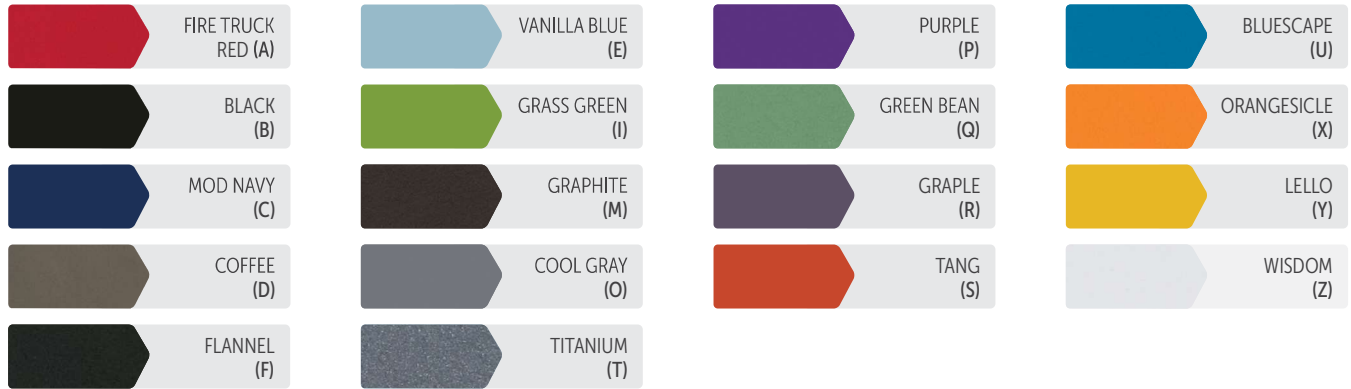

FILE-IT MOBILE FILING CABINET

The file pedestal on casters is ideal for your mobile storage requirements. The box/box/file design is available in cheerful, bold colors to match and/or add a burst of color to any area. Top drawer includes a organizing pencil tray. File drawer includes lateral file divider.

COLOR & FINISH OPTIONS

STEP 1 FRAME

Use the letter next to the frame color name as the key code for **STEP 1**

[FAMILY] - [FRAME]
[PART] - [COLOR]

MODEL NUMBERS & PRODUCT SPECS

FILE-IT

Model #	Width (in)	Depth (in)	Height (in)	Weight (lbs)	Freight Class (Qty 1)
FILE-IT	15.5	21.5	25	80	125
FILE-IT-HANG	15.5	21.5	27	80	125