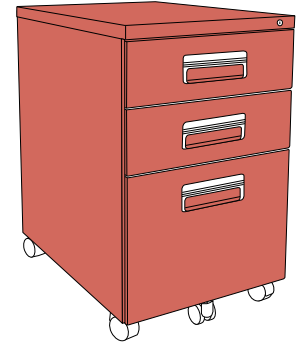

FILE-IT MOBILE FILING CABINET

The file pedestal on casters is ideal for your mobile storage requirements. The box/box/file design is available in cheerful, bold colors to match and/or add a burst of color to any area. Top drawer includes a organizing pencil tray. File drawer includes lateral file divider.

COLOR & FINISH OPTIONS

STEP 1 FRAME

Use the letter next to the frame color name as the key code for **STEP 1**

[FAMILY] - [FRAME]
[PART] - [COLOR]

MODEL NUMBERS & PRODUCT SPECS

FILE-IT

Model #	Width (in)	Depth (in)	Height (in)	Weight (lbs)	Freight Class (Qty 1)
FILE-IT	15.5	21.5	25	80	125
FILE-IT-HANG	15.5	21.5	27	80	125