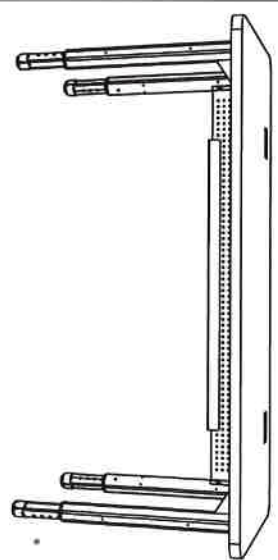

7-10-24 JTB

Paragon Furniture
TRAIN-IT All Sizes

Table top height options	24.5"	25.5"	26.5"	27.5"	28.5"	29.5"	30.5"	31.5"	32.5"	33.5"	34.5"	35.5"
# of holes shown	0	1	2	3	4	5	6	7	8	9	10	11

NOTE: BEFORE ASSEMBLING THE PRODUCT, TAKE A LOOK ABOVE TO MAKE SURE YOU HAVE ALL THE PARTS. IF WE SAY YOU SHOULD HAVE IT AND YOU DON'T, THEN PLEASE CALL PARAGON CUSTOMER SERVICE AT 800-451-8346. *TOP AND STRUTS ARE NOT FOR INFORMATION PURPOSES. PARTS DO NOT COME IN HANDY.

BITS & PIECES

ASSEMBLY

Paragon

SLEEK MEETS SIMPLE.

TRAIN-IT Intuitive Computer Training Table

Clean lines bring a stylish flair to this classroom champion. With a convenient height adjustment, it's the kind of desk every student should try out for size.

Table may come in different size or shape than pictured here.

*The systems comprising the Information Commons, Intuitive (C)Shelving, Intuitive (K) Mobile Shelving and Extendible Leg Assemblies are patent pending.