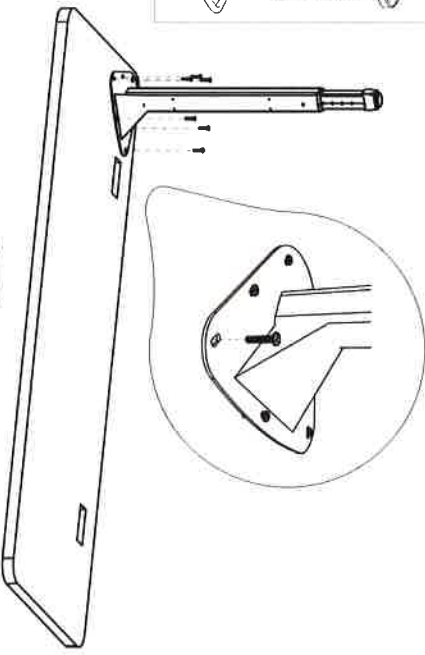

HERE'S HOW TO DO IT; ONE STEP AT A TIME

Check out our YouTube videos of selected products and assemblies at <http://www.paragoninc.com/blog/>

101020571

REV.2