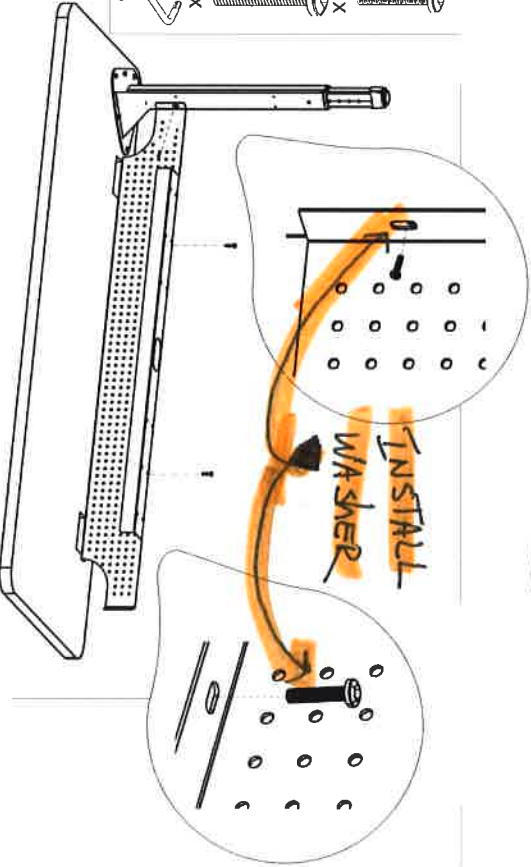

HERE'S HOW TO DO IT; ONE STEP AT A TIME

Check out our YouTube videos of selected products and assemblies at <http://www.paragoninc.com/blog/>

101020571

REV.2