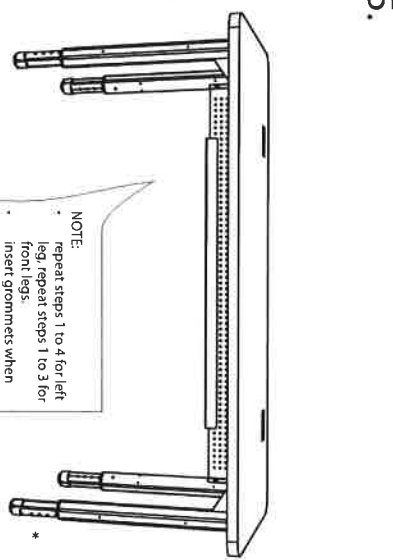

HERE'S HOW TO DO IT; ONE STEP AT A TIME

Check out our YouTube videos of selected products and assemblies at <http://www.paragoninc.com/blog/>

101020571

REV.2