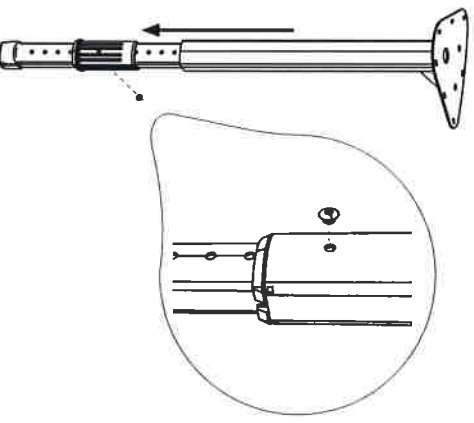

HERE'S HOW TO DO IT; ONE STEP AT A TIME

Check out our YouTube videos of selected products and assemblies at <http://www.paragoninc.com/blog/>

101020571

REV.2