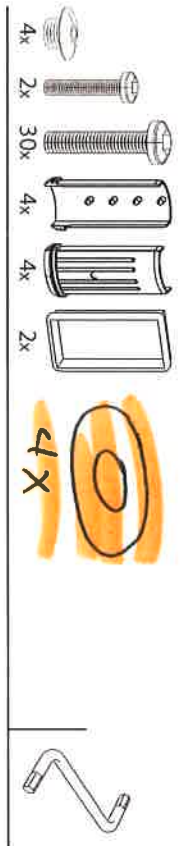

7-10-24 JTB

Paragon Furniture
TRAIN-IT All Sizes

Table top height options	24.5"	25.5"	26.5"	27.5"	28.5"	29.5"	30.5"	31.5"	32.5"	33.5"	34.5"	35.5"
# of holes shown	0	1	2	3	4	5	6	7	8	9	10	11

NOTE: BEFORE ASSEMBLING THE PRODUCT, TAKE A LOOK ABOVE TO MAKE SURE YOU HAVE ALL THE PARTS. IF WE SAY YOU SHOULD HAVE IT AND YOU DON'T, THEN PLEASE CALL PARAGON CUSTOMER SERVICE AT 800-451-8346. *TOP AND STRUTS ARE NOT FOR INFORMATION PURPOSES. PARTS DO NOT COME IN HANDY.

BITS & PIECES

ASSEMBLY

Paragon

SLEEK MEETS SIMPLE.

TRAIN-IT Intuitive Computer Training Table

Clean lines bring a stylish flair to this classroom champion. With a convenient height adjustment, it's the kind of desk every student should try out for size.

Table may come in different size or shape than pictured here.

*The systems comprising the Information Commons, Intuitive (C)Shelving, Intuitive (K) Mobile Shelving and Extendible Leg Assemblies are patent pending.