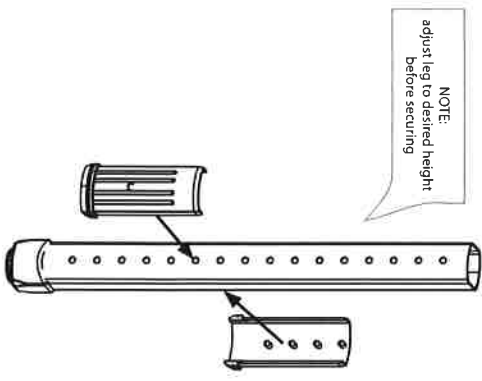

HERE'S HOW TO DO IT; ONE STEP AT A TIME

Check out our YouTube videos of selected products and assemblies at <http://www.paragoninc.com/blog/>

101020571

REV.2