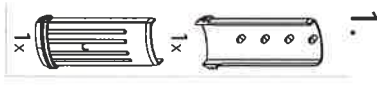

HERE'S HOW TO DO IT; ONE STEP AT A TIME

Check out our YouTube videos of selected products and assemblies at <http://www.paragoninc.com/blog/>

101020571

REV.2