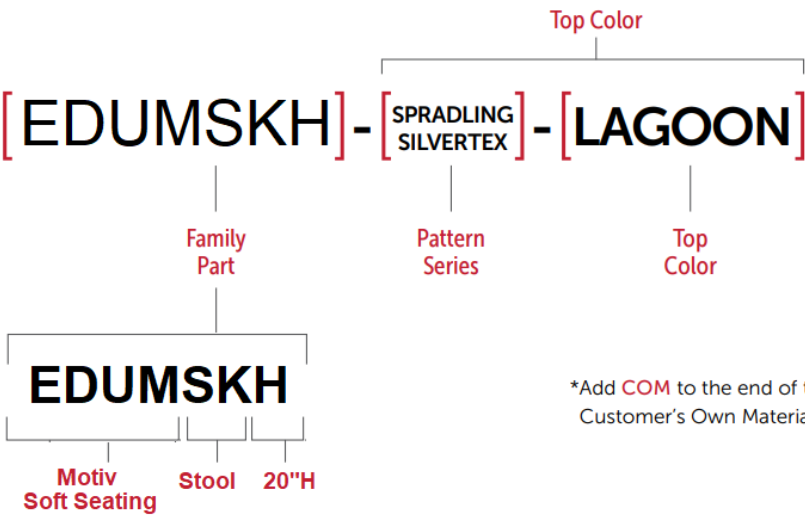

*Add **COM** to the end of the model number if specifying Customer's Own Material. Ex: **EDUMSKH-COM**