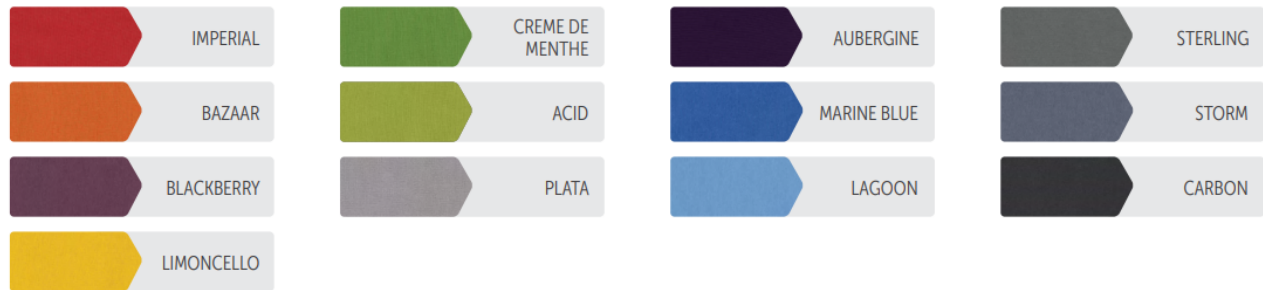

## COLOR & FINISH OPTIONS

### STEP 1 PATTERN SERIES TOP COLOR

Use the name of the textile color as the key code for **STEP 1**

Color placement varies depending on the model. All 18" models are available with Titanium color legs only.

#### ○ MOMENTUM VANGUARD CV PATTERN SERIES (GRADE 6)

 AUTUMN	 GILDED	 FRENCH
 SAVOR	 SPROUT	 CAVE
 SEQUOIA	 CALICO	 CARBON

**SPRADLING EDGELINE PATTERN SERIES (GRADE 5)**

**SPRADLING GUARDIAN PATTERN SERIES (GRADE 6)**

**SPRADLING SILVERTEX PATTERN SERIES (GRADE 4)**

**SPRADLING MAGLIA PATTERN SERIES (GRADE 5)**

**GRADED-IN PROGRAM**

Soft seating is also available in hundreds of additional textiles through our graded-in program. Choose from our selection of textiles in grades 1 – 10 from the following manufacturers: