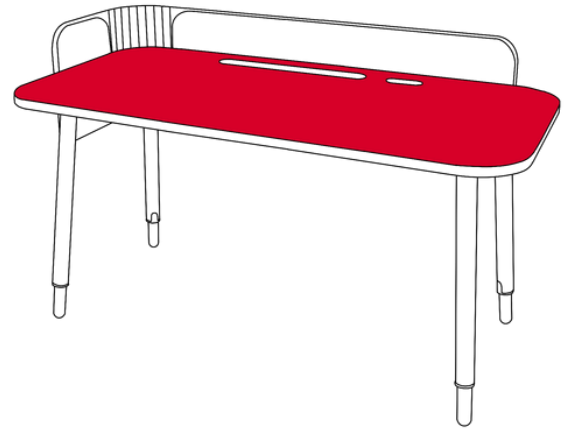

CYCLE™ SERIES TEACHER DESK

The Cycle™ Series Teacher Desk delivers modern design, thoughtful functionality, and the flexibility educators need in today's learning environments. Built with integrated cable management, PET acoustic modesty panels, and convenient pencil storage, it keeps workspaces organized and clutter-free. With its clean lines and durable construction, the Cycle™ Series Teacher Desk offers a professional, efficient hub for instruction in the 21st-century classroom.

SURFACE/EDGE

Constructed with a 1" high-density fiberboard core and a premium high-pressure laminate work surface, the Cycle™ Series Teacher Desk is built for durability and daily use. Each top features a precision machine-applied edge band for a seamless, long-lasting finish, while the underside is sealed with a weather-resistant phenolic resin paper for added protection and stability. The desk is fixed at a 30" height.

Teacher Desk
Wrapped Modesty

30 D x 60 W x 30 H
Rectangle

2 Casters

COLOR & FINISH OPTIONS

STEP 1

Use the code next to the laminate name as the key code for **STEP 1**

WORK SURFACE

[FAMILY PART] – [WORK SURFACE]