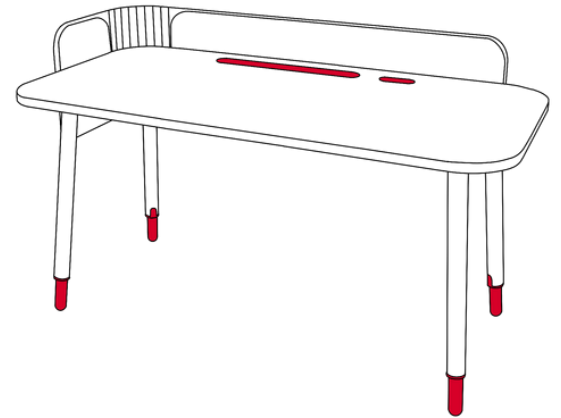

STANDARD

Leg lowers and integrated pencil and cable tray come standard in Onyx finish.

ONYX
(CO)