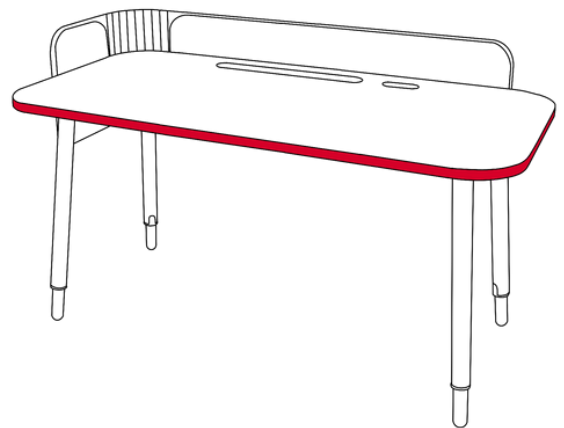

EDGE

[FAMILY PART] – [WORK SURFACE] – [EDGE COLOR]

LAKE (CL)

FERN (CF)

WOODGRAIN (CW)

AMBER (CA)

CLAY (CC)

PEBBLE (CP)

ONYX (CO)