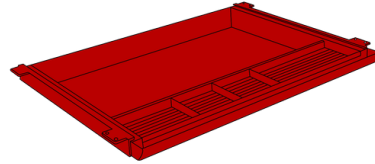

PENCIL DRAWER

CYCLE HUBLESS
CASTER

CONFIGURING A MODEL NUMBER

Refer to the Model Numbers & Product Specs section for a list of all family part model numbers in this product line.

Use the chart below as a reference for how to properly specify this product.

[CYC-TDW306030R-C2] - [398] [CO][CP][PLA]

Family Part

Laminate Color

Edge Color

Frame Color

PET Modesty Panel

CYC - TDW 306030R - C2

Cycle Series™

Teacher Desk
Wrapped Modesty

30 D x 60 W x 30 H
Rectangle

2 Casters