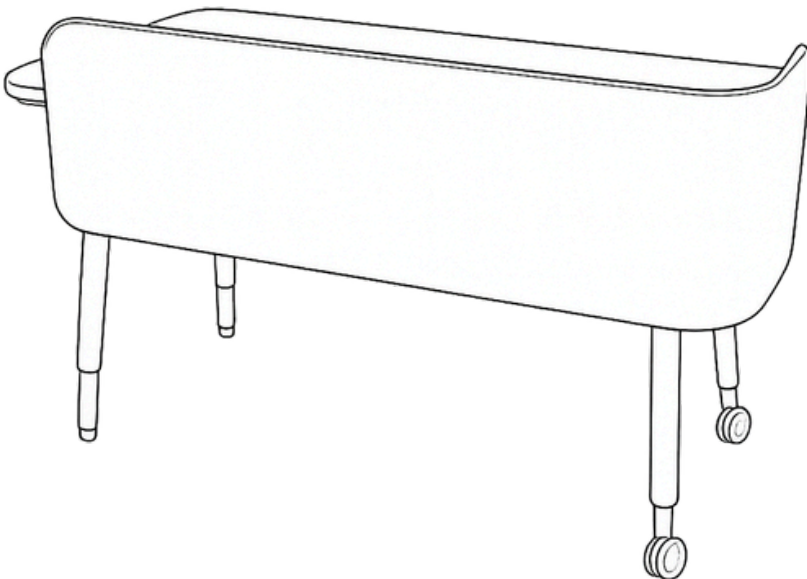

PET PRIVACY MODESTY PANEL

Cycle™ Teacher Desk privacy panels feature an integrated 16-gauge magnetic system for quick, tool-free installation, allowing easy adjustment for left- or right-side placement. Constructed from PET acoustical material, they support sound control while being 100% recyclable and made with recycled plastic content. Available in five color options, these panels offer both functional performance and seamless classroom coordination.