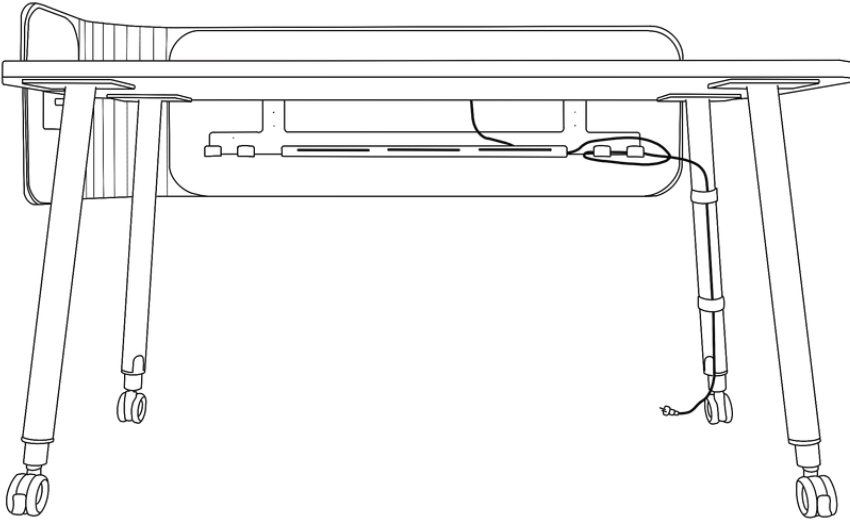

STANDARD FEATURES

CABLE MANAGEMENT

Integrated cable management, welded to the modesty panel, keeps cords organized and out of sight beneath the desk. A 6' power cord is included, with ½" velcro straps that secure the cord along the desk legs to maintain a clean and organized workspace.

INTEGRATED POWER & STORAGE

The worksurface includes integrated USB and USB-C charging ports for convenient device charging, along with an integrated pencil and cable tray to keep small items and cords organized.