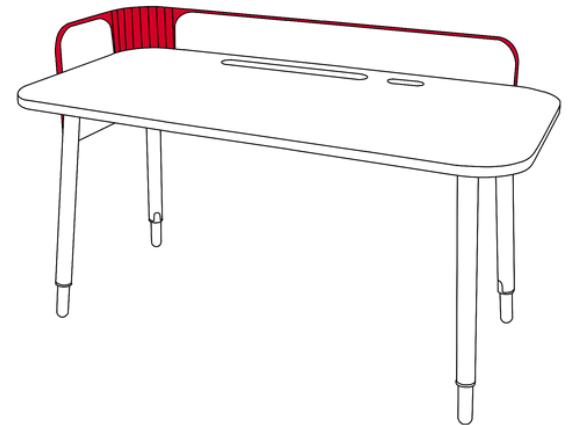

PET MODESTY PANELS

[FAMILY PART] – [WORK SURFACE] – [EDGE COLOR] – [FRAME COLOR]
– [PET MODESTY PANELS]

PET PEBBLE
(PPE)

PET LAKE
(PLA)

PET ONYX
(PON)

PET FERN
(PFE)

PET CLAY
(PCL)