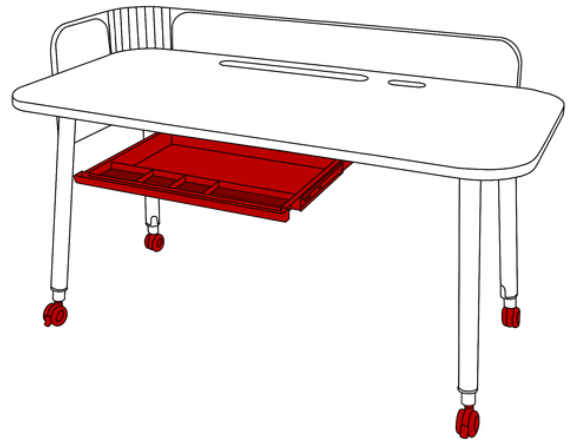

ACCESSORIES

Casters and pencil drawer come standard in Onyx finish.

ONYX
(CO)

MODEL NUMBERS

CYCLE TEACHER DESK

Model #	Description
CYC-TDW306030R	Cycle Rectangular Teacher Desk with Wrapped Privacy/Modesty Panel
CYC-TDW306930PL	Cycle Left P-Top Teacher Desk with Wrapped Privacy/Modesty Panel
CYC-TDW306930PR	Cycle Right P-Top Teacher Desk with Wrapped Privacy/Modesty Panel
CYC-TDW306030R-C2	Cycle Rectangular Teacher Desk with Wrapped Privacy/Modesty Panel and Two Locking Hubless 3" Casters, Power Standard
CYC-TDW306930PL-C2	Cycle Left P-Top Teacher Desk with Wrapped Privacy/Modesty Panel and Two Locking Hubless 3" Casters, Power Standard
CYC-TDW306930PR-C2	Cycle Right P-Top Teacher Desk with Wrapped Privacy/Modesty Panel and Two Locking Hubless 3" Casters, Power Standard
CYC-TDW306030R-C4	Cycle Rectangular Teacher Desk with Wrapped Privacy/Modesty Panel and Four Locking Hubless 3" Casters, Power Standard
CYC-TDW306930PL-C4	Cycle Left P-Top Teacher Desk with Wrapped Privacy/Modesty Panel and Four Locking Hubless 3" Casters, Power Standard
CYC-TDW306930PR-C4	Cycle Right P-Top Teacher Desk with Wrapped Privacy/Modesty Panel and Four Locking Hubless 3" Casters, Power Standard