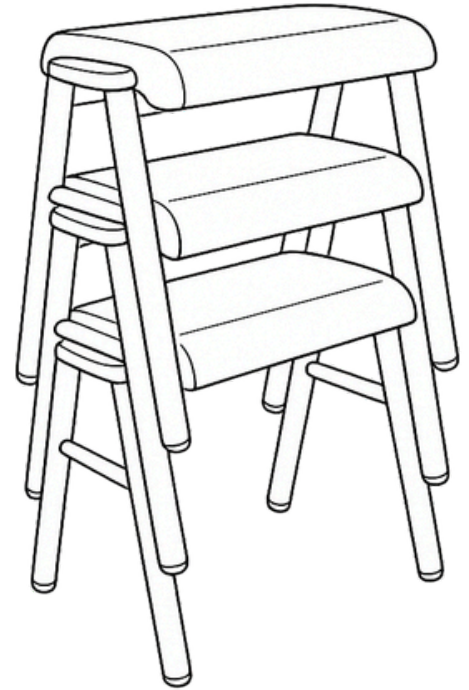

CYCLE™ SERIES PERCH STOOL

The Cycle™ Series Perch Stools bring modern design and ergonomic support to today's learning environments. Designed to promote healthy posture and strengthen core muscles, these stools keep students actively engaged while providing comfort throughout the day. Available in three heights, seated, counter and standing, the Cycle™ Series Perch Stools adapt to a variety of learning spaces and activities. With durable construction and clean lines, they're built to support both movement and focus in 21st century classrooms.

Scan to explore product highlights and key features

CYC-PERCH18

CYC-PERCH24

CYC-PERCH28

Research-Driven Design

A unique design informed by research showing that the shape, size, color, and texture of furnishings play an important role in priming students to learn more effectively.

Perch Seat Size Guide

PERCH STOOL HEIGHT RECOMMENDATIONS

| DESK / SURFACE HEIGHT | RECOMMENDED PERCH STOOL HEIGHT |
|--------------------------|--------------------------------|
| Seated Height (26"-30") | 18" Perch Stool |
| Counter Height (32"-36") | 24" Perch Stool |
| Standing Height (40") | 28" Perch Stool |

CYCLE™ SERIES PERCH STOOL

STACKABLE

Cycle™ Series Perch Stools are designed with efficient storage in mind, stacking up to five high to maximize classroom space. All stool sizes are compatible for stacking, allowing for easy organization and flexibility when rearranging or storing seating.