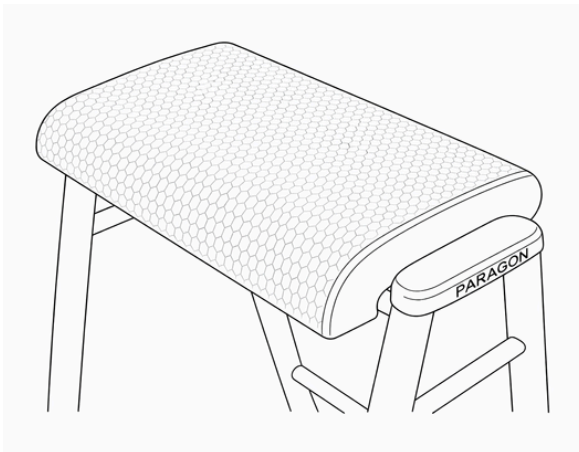

CYCLE™ SERIES PERCH STOOL

The Cycle™ Series Perch Stools bring modern design and ergonomic support to today's learning environments. Designed to promote healthy posture and strengthen core muscles, these stools keep students actively engaged while providing comfort throughout the day. Available in three heights, seated, counter and standing, the Cycle™ Series Perch Stools adapt to a variety of learning spaces and activities. With durable construction and clean lines, they're built to support both movement and focus in 21st century classrooms.

Perch Seat Size Guide

PERCH STOOL HEIGHT RECOMMENDATIONS

| DESK / SURFACE HEIGHT | RECOMMENDED PERCH STOOL HEIGHT |
|--------------------------|--------------------------------|
| Seated Height (26"-30") | 18" Perch Stool |
| Counter Height (32"-36") | 24" Perch Stool |
| Standing Height (40") | 28" Perch Stool |

CYCLE™ SERIES PERCH STOOL

STACKABLE

Cycle™ Series Perch Stools are designed with efficient storage in mind, stacking up to five high to maximize classroom space. All stool sizes are compatible for stacking, allowing for easy organization and flexibility when rearranging or storing seating.

ENGRAVED SEAT DESIGN

Blow-molded plastic seat in a standard Onyx finish, combining long-lasting durability with comfortable, ergonomic support. The surface features a light texture to enhance slip resistance, while the engraved hexagon pattern adds both visual interest and functional grip. Subtle Paragon branding is thoughtfully integrated into the seat design, reinforcing product identity without distracting from the clean, modern aesthetic.