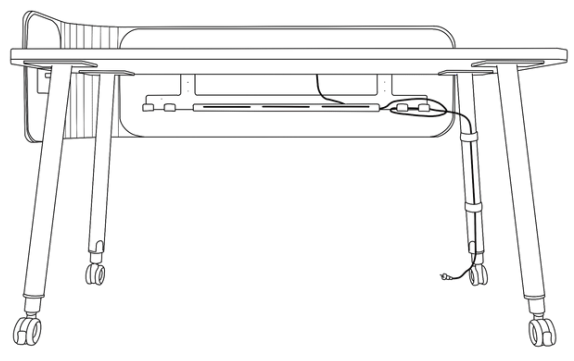

CYCLE™ SERIES TEACHER DESKS

The Cycle™ Series Teacher Desk delivers modern design, thoughtful functionality, and the flexibility educators need in today's learning environments. Built with integrated cable management, PET acoustic modesty panels, convenient pencil storage, and glides and casters that provide up to ½" of floor leveling for stability on uneven surfaces, it keeps workspaces organized and clutter-free. With its clean lines and durable construction, the Cycle™ Series Teacher Desk offers a professional, efficient hub for instruction in the 21st-century classroom.

CYCLE™ SERIES TEACHER DESK

INTEGRATED POWER & STORAGE

The worksurface includes integrated USB and USB-C charging ports for convenient device charging, along with an integrated pencil and cable tray to keep small items and cords organized.

CABLE MANAGEMENT

Integrated cable management, welded to the modesty panel, keeps cords organized and out of sight beneath the desk. A 6' power cord is included, with ½" velcro straps that secure the cord along the desk legs to maintain a clean and organized workspace.