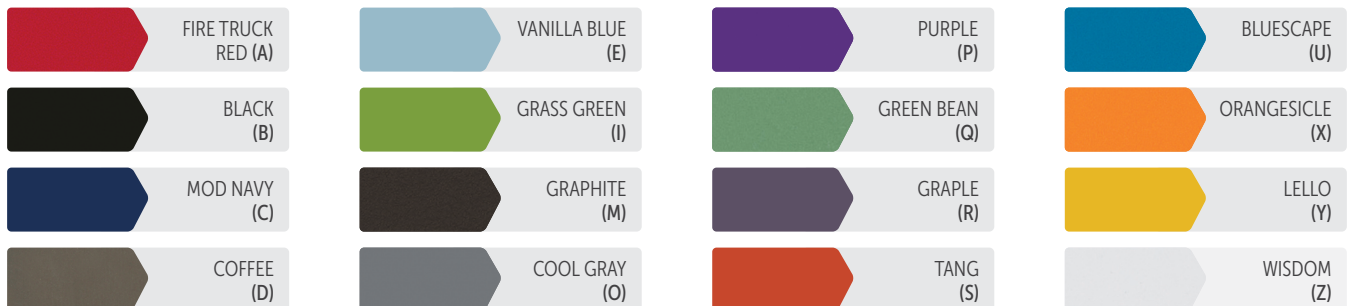

**WHITEBOARD LAMINATE**

**WOOD GRAIN LAMINATE**

**PATTERN LAMINATE**

**NEW COLORS**

## STEP 2 EDGE

Use the letter next to the color name as the key code for **STEP 2**

[ FAMILY ] - [ WORK SURFACE ] [ EDGE COLOR ]  
[ PART ] - [ SURFACE ] [ COLOR ]

## STEP 3 FRAME

Use the letter next to the color name as the key code for **STEP 3**

[ FAMILY ] - [ WORK SURFACE ] [ EDGE COLOR ] [ FRAME COLOR ]  
[ PART ] - [ SURFACE ] [ COLOR ] [ COLOR ]

## STEP 4 PLASTIC ACCENTS

Use the letter next to the color name as the key code for **STEP 4**

[ FAMILY ] - [ WORK SURFACE ] [ EDGE COLOR ] [ FRAME COLOR ] [ PLASTIC ACCENT ]  
[ PART ] - [ SURFACE ] [ COLOR ] [ COLOR ] [ ACCENT ]