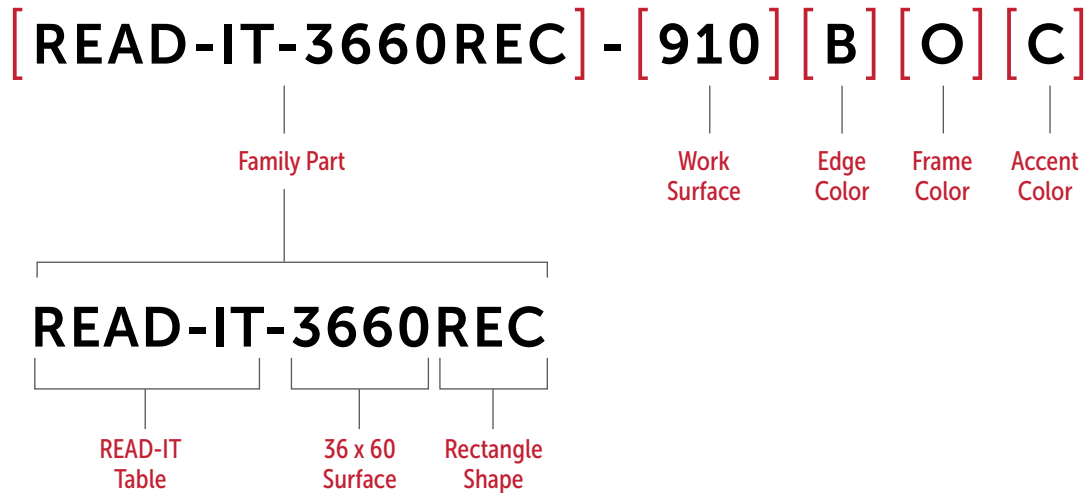

CONFIGURING A MODEL NUMBER

Refer to the Model Numbers & Product Specs section for a list of all family part model numbers in this product line. Use the chart below as a reference for how to properly specify this product.

COLOR & FINISH OPTIONS

STEP 1 WORK SURFACE

Use the number next to the laminate name as the key code for **STEP 1**