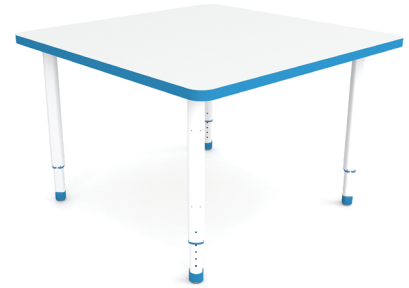

FEATURES

TOP SHAPE OPTIONS

SURFACE/EDGE

1 1/4" HPL with machine applied durable edge band.

HEIGHT

Patent-pending height adjustment bezel sleeve provides all units a height range from 24.5" to 35.5".

FRAME

Set of four, single-post flattened-oval Paratube adjustable legs. Frame allows table to adjust in height from 24.5" - 35.5". Legs adjust using patented polypropylene 8-point bezel insert system & reinforced set screw for ease of adjustment & increased stability.

COLOR OPTIONS

Five frame paint options with your choice of standard laminate colors for your top surface & multiple accents to choose from.

OPTIONAL CASTERS

Deluxe skater casters; Available in sets of 2 locking casters (MOVE-ITx2) or sets of 4 casters, 2 locking & 2 non-locking (MOVE-ITx4).