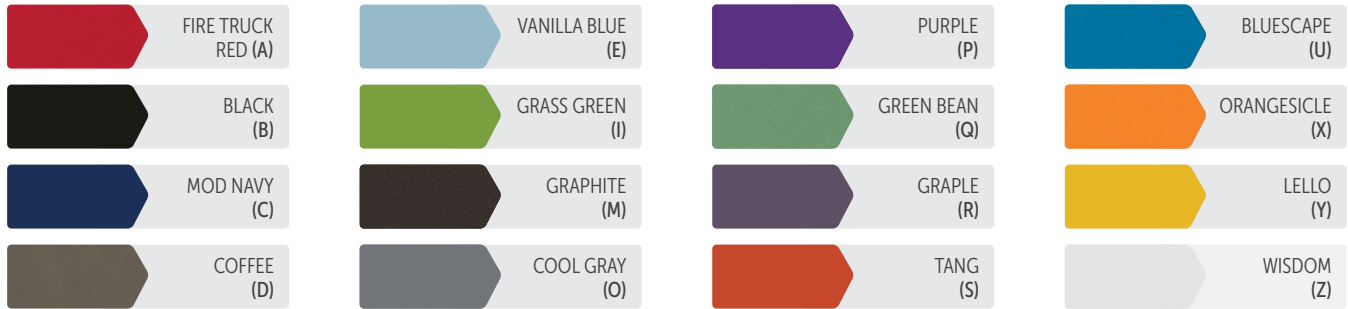

## COLOR & FINISH OPTIONS

#### ◻ SOLID LAMINATE

 PARAGON RED (910)	 EARTH (185)	 FROST (918)	 CITADEL (303)
 MARS (743)	 STORM (770)	 NEUTRAL WHITE (123)	 NORTH SEA GRAY (535)
 CLEMENTINE (852)	 BLACK (900)	 FASHION GRAY (366)	 PLUM (736)
 ISLAND (229)	 COWBOY BLUE (976)	 FOLKSTONE (902)	 ORANGE GROVE (233)

**WHITEBOARD LAMINATE**

**WOOD GRAIN LAMINATE**

**PATTERN LAMINATE**

**NEW COLORS**

## STEP 2 EDGE

Use the letter next to the color name as the key code for **STEP 2**

[ FAMILY ] - [ WORK SURFACE ] [ EDGE COLOR ]  
[ PART ] - [ SURFACE ] [ COLOR ]